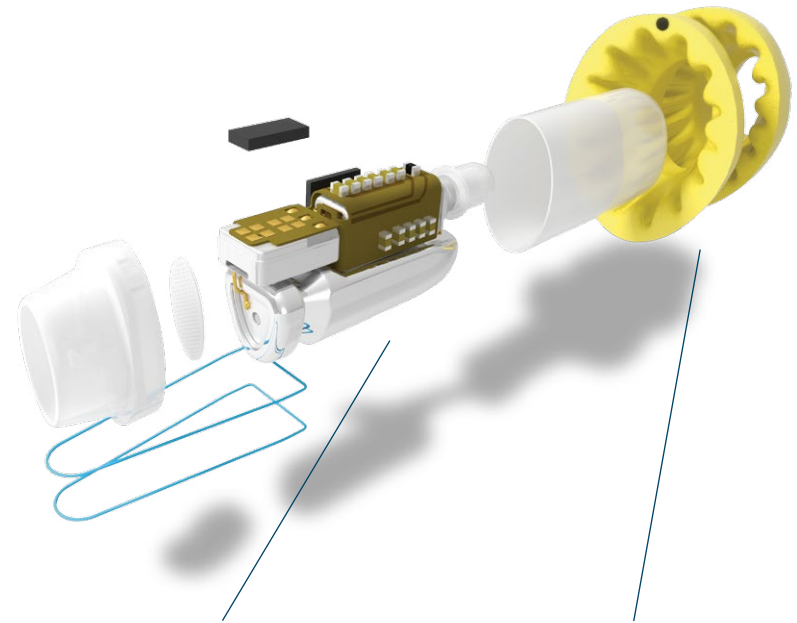

**“Lyric has given me so
much confidence and has
given me ‘normal’ hearing
like everyone else.”**

N. Grew – Lyric wearer

A natural listening experience

While traditional hearing aids capture and process sound outside of the ear, Lyric uses the natural anatomy of the ear to amplify and give you a full, natural listening experience.

Because Lyric is placed in the ear canal near the eardrum by a trained professional, it is the world's only 100% invisible hearing aid.

Micro-engineering at its best

Lyric's miniature size combined with its exceptional build quality, allows it to withstand the challenging conditions within the ear canal. Originating in Silicon Valley, Lyric incorporates Swiss precision engineering to create a work of technological art.

Packed with power

Lyric features a specifically designed, tiny proprietary battery, that fits in the ear canal yet is powerful enough to last for months at a time.¹

Comfortable seals

Seals are made of a soft bio compatible material and come in various sizes from XXS to XXL so it fits perfectly into most ear canals for long term comfort.